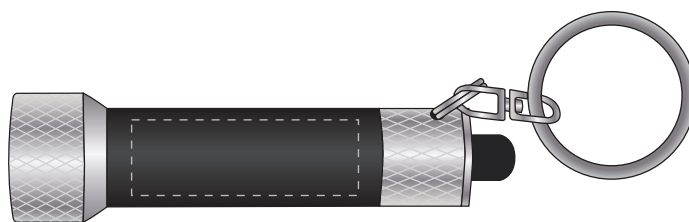

Your Ref:

Quantity:

Product Code: LT0151

Our Ref:

Version: 1

Product Colour: BLACK

**PRINTING CONCERNS:****PRODUCT INFO:**

We stock this item in the following colours

**PANTONE REFERENCE(S)**

● Engraving

ARTWORK SCALE 100%

ARTWORK SCALE 100%

Max engraving area: 30mm x 10mm

Product Image for visualisation  
- colours may vary

The dashed line is to demonstrate print area and will not appear on your printed item